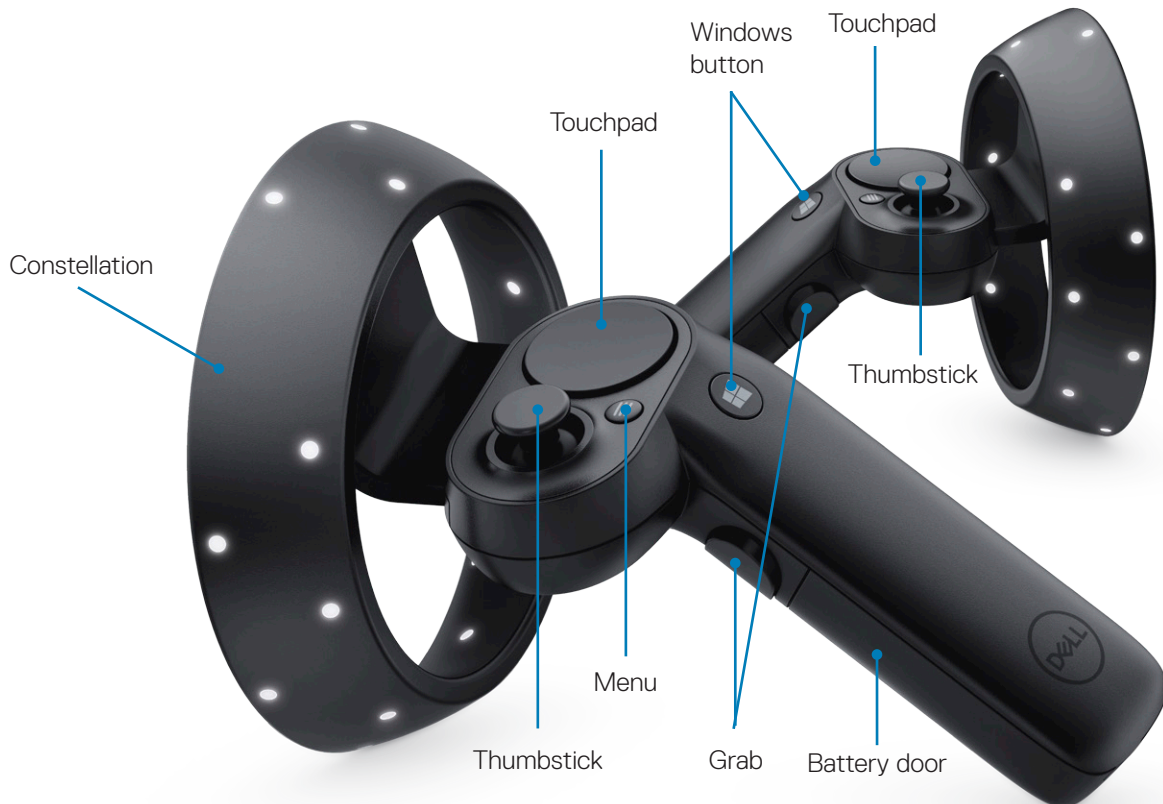

...AND THE DELL VISOR CONTROLLERS

Windows button

Touchpad

Touchpad

Constellation

Thumbstick

Menu

Thumbstick

Grab

Battery door