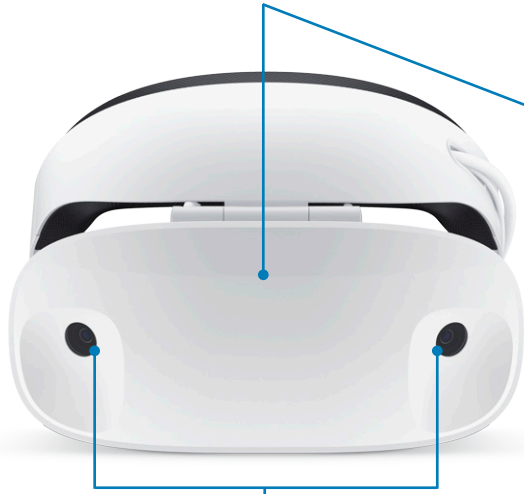

## MEET THE DELL VISOR

Easy to wear and take off flip-up visor enables convenient transition from virtual to real world

Well-cushioned, durable headband sits snugly on forehead

Premium face cushion offers comfort even for users wearing glasses

Inside-out cameras eliminate the need for external cameras and set up

Weight balanced headband takes pressure off nose and cheeks

Cable management clip secures the cables to the back of the headband for better freedom of movement