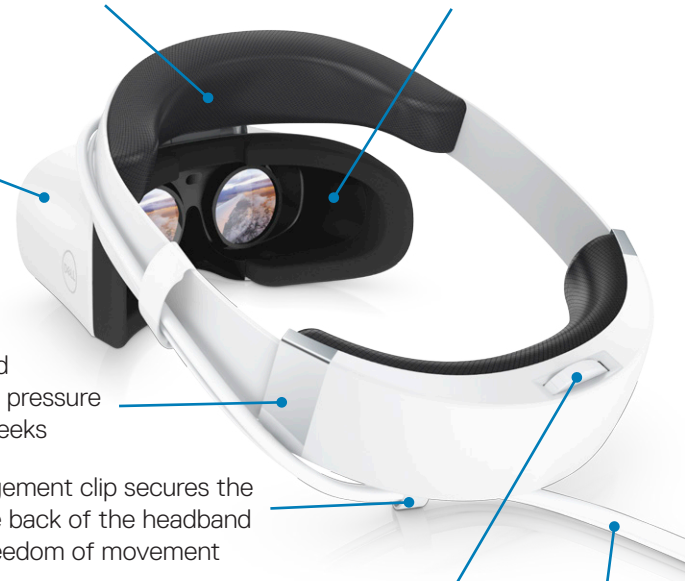

Features & Technical Specifications

MEET THE DELL VISOR

Easy to wear and take off flip-up visor enables convenient transition from virtual to real world

Well-cushioned, durable headband sits snugly on forehead

Premium face cushion offers comfort even for users wearing glasses

Inside-out cameras eliminate the need for external cameras and set up

Weight balanced headband takes pressure off nose and cheeks

Cable management clip secures the cables to the back of the headband for better freedom of movement

Thumbwheel designed for quick and easy adjustments to fit any head size

Video and power cable

...AND THE DELL VISOR CONTROLLERS

Windows button

Touchpad

Touchpad

Constellation

Thumbstick

Menu

Thumbstick

Grab

Battery door