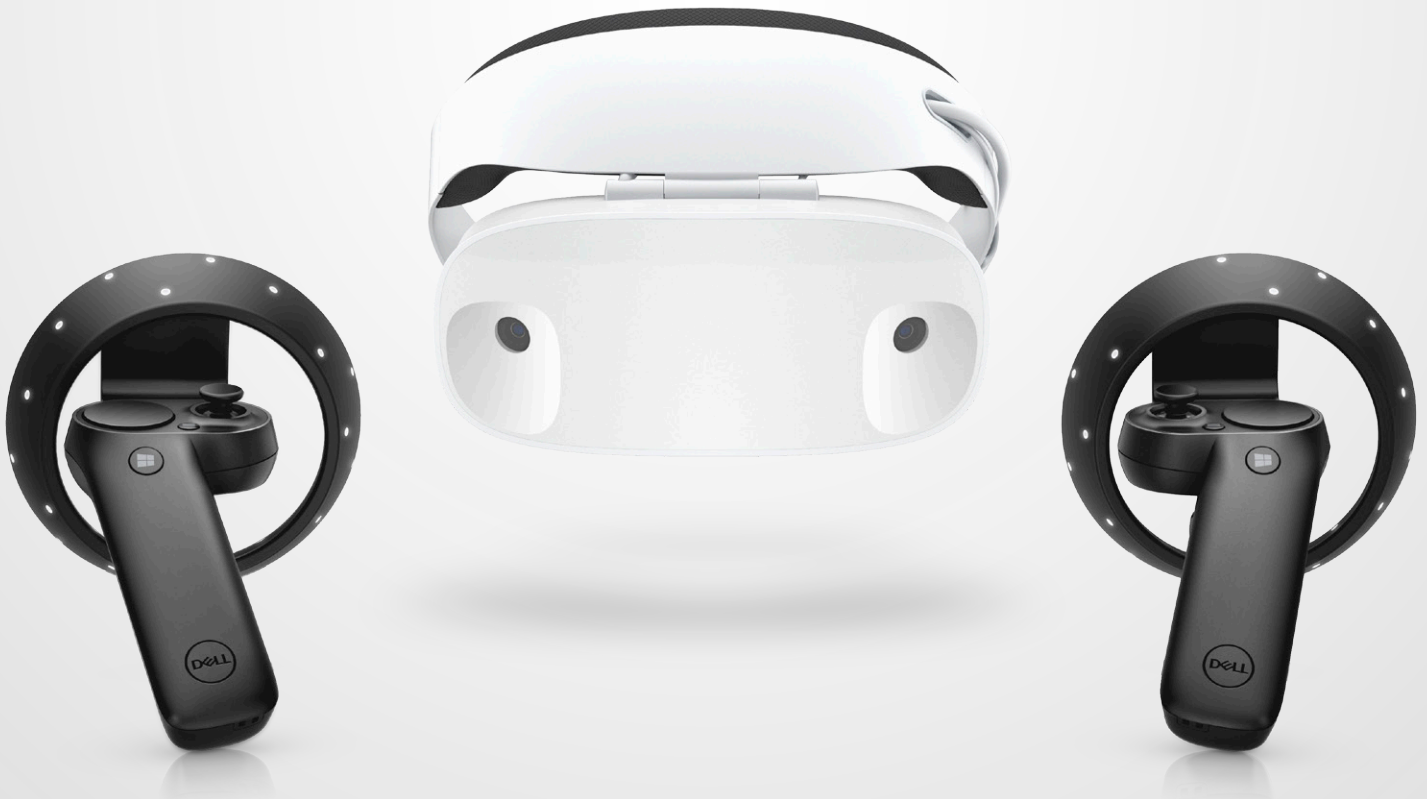

# The perfect fit for any reality.

### Windows Mixed Reality<sup>1</sup>

Designed to deliver a truly immersive mixed reality/virtual reality experience.

### Exceptional comfort

Weight-balanced, adjustable headband and premium face cushions.

### ESCAPE TO ANYWHERE

- **Ready when you are:** Move with agility thanks to a weight-balanced headband designed to take pressure off your nose and cheeks and ground your center of gravity.
- **Get lost in the moment:** Put on the Dell Visor and forget it's there with premier front and rear cushions made from a high-density material that improves comfort. The headband fits snugly on your forehead while the rubber nose pad blocks incoming light.