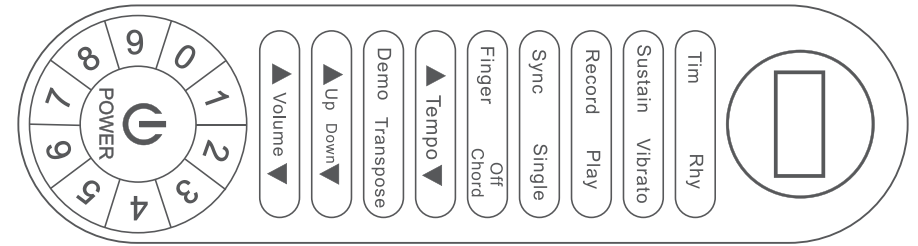

No.	Label	Function
1	LED Display	Displays current setting
2	Power	Power button
3	Sustain	Press this button to turn the Sustain ON or OFF (to simulate foot pedal sustained notes)
4	Vibrato	Press this button to turn the Vibrato ON or OFF
5	Tim	Press this button and the Up or Down buttons to cycle through the different tones. Or, press the TIM button and choose a tone using the Number buttons located around the Power button. Find a list of the tones available using the Tone Directory in this manual.
6	Rhy	Press this button and the Up or Down buttons to cycle through the different rhythms. Or, press the RHY button and choose a tone using the Number buttons located around the Power button. Find a list of the rhythms available using the Rhythm Directory in this manual.
7	Tempo	Adjusts the tempo of rhythm and demo songs by using the Tempo up or down arrow buttons.
8	Record	Press this button to record ("REC" will be displayed when recording. "FUL" will be displayed when recording memory is full)
9	Play	Press this button to playback recording
10	Demo	Press this button to play demo songs. Cycle through the different demo songs by using the Up or Down buttons. Press the Demo button again to stop demo song from playing.
11	Number	Press Number buttons to select a specific tone or rhythm. Check the Tone and Rhythm Directory to find the number associated with an individual tone or rhythm.
12	Volume	Adjusts the volume up or down
13	Transpose	Press the Transpose button and then the Up or Down buttons and play a key. The note you play will either be increased or decreased by one interval every time an Up or Down button is pressed.
14	Single	When a rhythm is playing, press the Single button and a single key, from A0 to F #3, to play chord rhythm accompaniment . (A0 - F #3) spans 34 keys, including black keys. Starting at the left of the keyboard and counting up, Single chord accompaniment can be activated using keys 1 - 34.