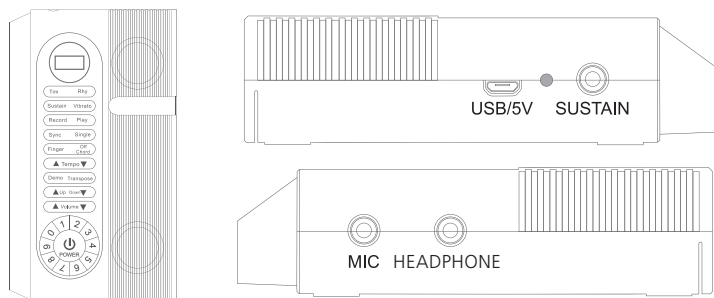

Product Overview