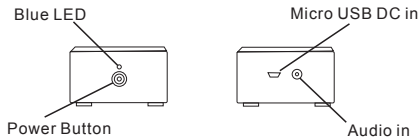

Universal Induction Wireless Speaker

---

1. INTRODUCTION

The speaker uses Interaction technology. Simply place a mobile device such as an iPhone on top of the speaker and the sound from the internal speaker is magically amplified. This product is compatible with iPhone, iPod touch 4, and most of other devices with an external speaker.

2. FEATURES

- *Magically amplifies the sound from your mobile phone.
- *No configuration such as pairing is needed.
- *Automatically turns on and off.
- *Supported by most iOS devices and Android phones.
- *Powerful output of 2W x 2RMS.
- *High efficiency - 15 hours play time * for AAA line batteries x 3.
- *Battery low indication.
- *Includes Audio in (3.5mm) and DC in (Micro. USB) sockets.
- *Average volume levels.

3. USER INTERFACE